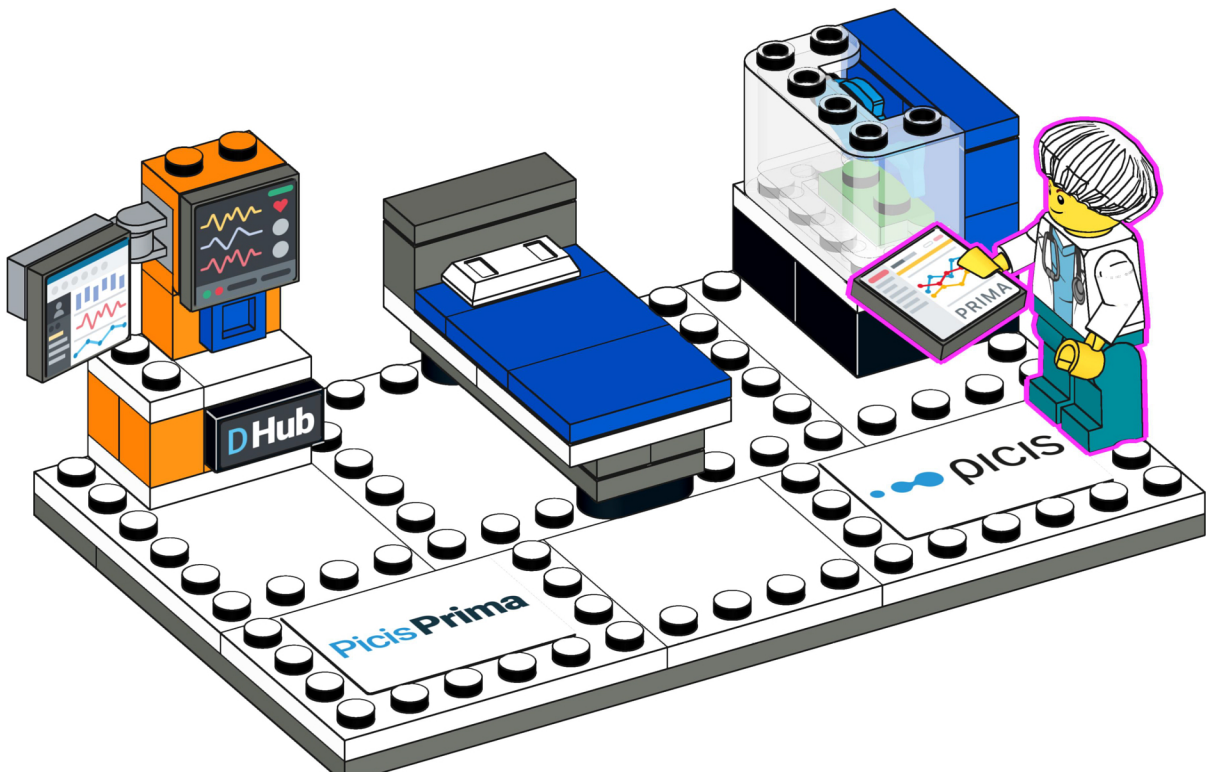

Picis Prima: Access, review and chart anaesthesia data anywhere

25