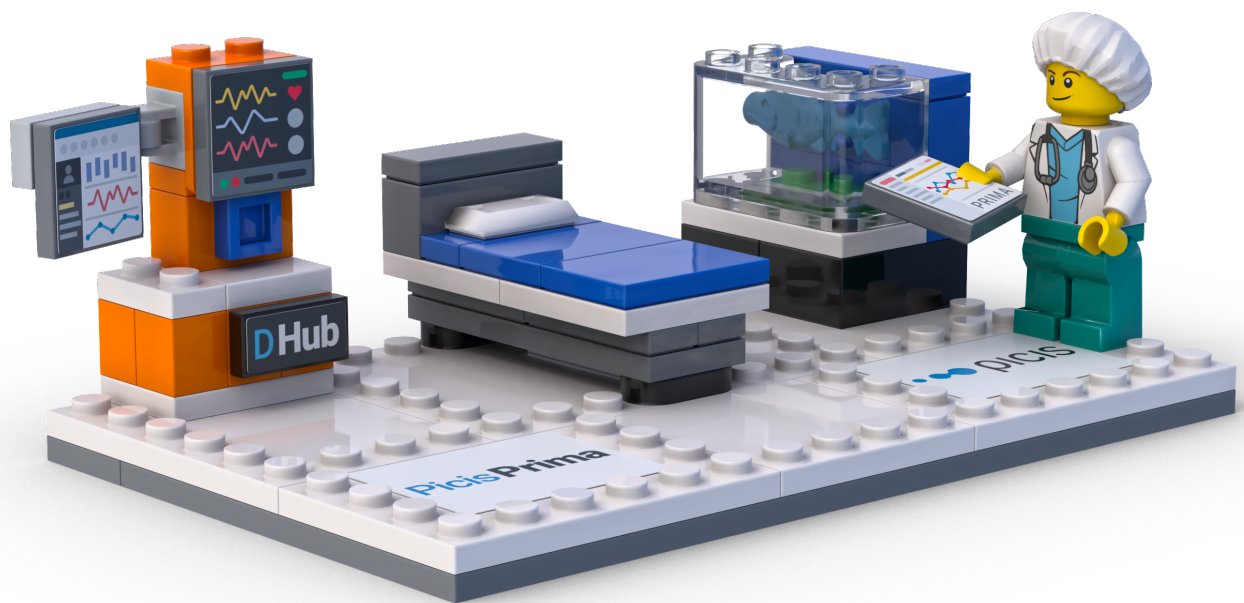

51 pcs

Adult collectible: For display purposes
only – not for sale or consumer use.
Not suitable for children.

Build your dreams.